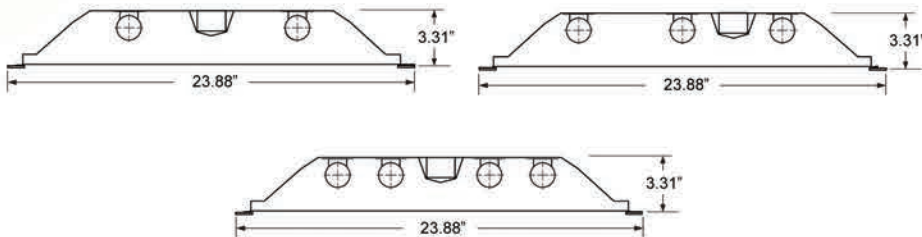

CODE	DESCRIPTION	NO. OF BULBS	TYPE OF BULB	VOLT
55006	2 X 4 TROFFER, 2/32-120-277V - SUPERIOR LIFE®	2	T8	120/277V
55007	2 X 4 TROFFER, 3/32-120-277V - SUPERIOR LIFE®	3	T8	120/277V
55008	2 X 4 TROFFER, 4/32-120-277V - SUPERIOR LIFE®	4	T8	120/277V

PREMIUM QUALITY LIGHTING
1.800.323.8107 • FAX: 1.877.619.7053
www.pqlighting.com

©2012 PQL, Inc.