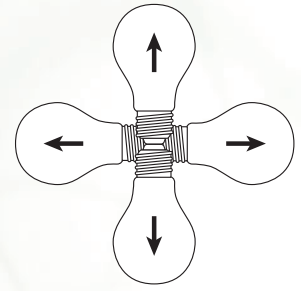

STANDARD FILAMENT
No Filament Supports,
Designed for Vertical
Mounting Only

STANDARD LAMP BURNING POSITION
Limited to vertical
installation

vs.

SUPER LIFE™ FILAMENT
5 Filament Supports
Designed for Longer Life
in Any Mounting Position

SUPER LIFE™ BURNING POSITIONS
Can burn in any position,
unlimited installation

SUPER LIFE™ LAMP COMPARISON	
STANDARD LAMP	SUPER LIFE™ LAMP
<ul style="list-style-type: none"> No Filament Supports 	<ul style="list-style-type: none"> 5 Filament Supports
<ul style="list-style-type: none"> Coiled-Coil Filament 	<ul style="list-style-type: none"> Single Coil Pure Tungsten Filament
<ul style="list-style-type: none"> No Reflector Disc 	<ul style="list-style-type: none"> Reflector Disc to Absorb Heat & Direct Light Outward
<ul style="list-style-type: none"> Aluminum Base 	<ul style="list-style-type: none"> Brass Base
<ul style="list-style-type: none"> 1000 Hour Life 	<ul style="list-style-type: none"> 20,000 Hour Life