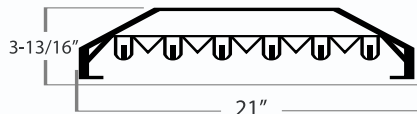

PREMIUM QUALITY LIGHTING
1.800.323.8107 • FAX: 1.877.619.7053
www.pqlighting.com

©2010 PQL, Inc.