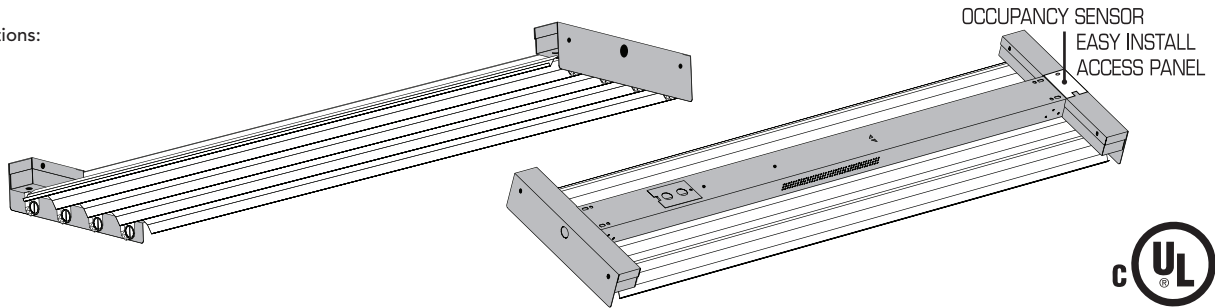

## IHB

Available Configurations:

**454, 654  
632**

4 or 6 T5 LAMPS  
6 T8 LAMPS

4/F32T8 fixture is available by request.

CODE	DESCRIPTION	NO. OF BULBS	TYPE OF BULB	VOLT
54920	INDUSTRIAL HIGH BAY WHITE/WHITE 4/F54T5 120/277V W/V-HOOKS	4	T5	120/277V
54925	INDUSTRIAL HIGH BAY WHITE/WHITE 6/F54T5 120/277V W/V-HOOKS	6	T5	120/277V
54922	INDUSTRIAL HIGH BAY WHITE/WHITE 6/F32T8 120/277V W/V-HOOKS	6	T8	120/277V

## SPECIFICATIONS

**CONSTRUCTION** - 22 gauge prime cold-rolled steel housing

**FINISH** - White powder coat, 86% minimum average reflective

**OPTICS** - Designed to optimize lamp performance and light output.