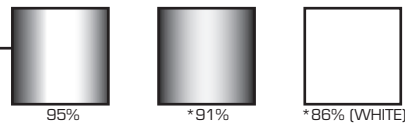

## REFLECTOR AND OPTIONS

86% Specular Reflectance - WHITE  
(reflector INCLUDED with fixture by default)

\*91% Specular Reflectance - MIRROR

\*95% Specular Reflectance - MIRROR

\*Optional reflectors. If desired, please specify with order.