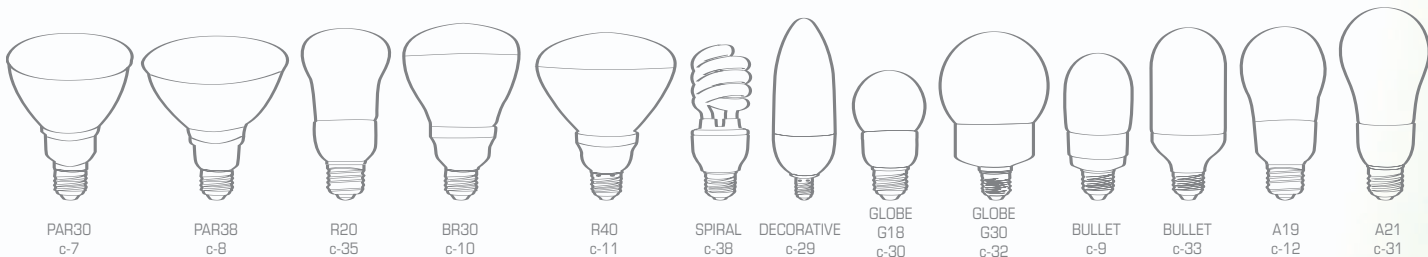

Dimmable

71680	14WSPIRAL/WARM TONE/DIMMABLE	14	2700K	4.13	900	>82	72	c-38	60
71686	23WSPIRAL/27K/DIMMABLE	24	2700K	4.75	1500	>82	60	c-38	75
81700	16WR30/27K/DIMMABLE	16	2700K	5.50	750	>82	12	c-10	75

PREMIUM QUALITY LIGHTING
1.800.323.8107 • FAX: 1.877.619.7053
www.pqlighting.com

©2011 PQL, Inc.