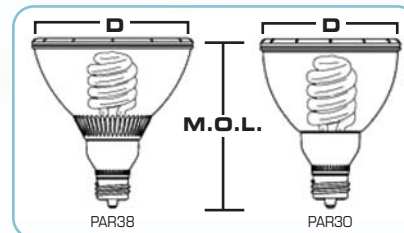

* End-of-Life Protection:

Our CFL-PARs have built in End-of-Life Protection Circuitry to protect the lamps from overheating at the end their life. CFLs without this technology can potentially overheat to the point where the plastics containing the ballast begin to melt causing health and fire hazards.