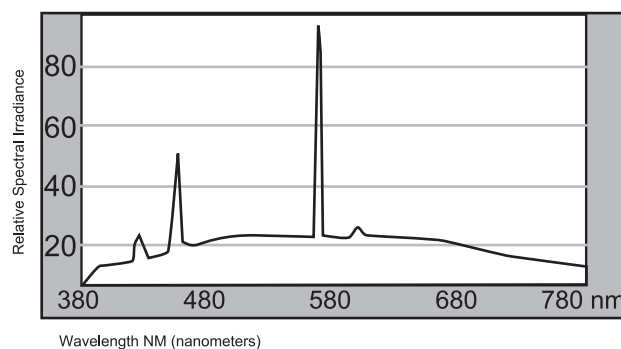

DIMENSIONS

Ordering Abbreviation	A _{Max} Base face to Base face [inches]	B _{Min} /B _{Max} Base face to end of opposite base pin [inches]	C _{Min} /C _{Max} End of base pin to the end of the opposite pin end [inches]
F54T5/VITA-BRITE®/HO	45.23	45.42/45.51	45.67/45.79
F32T8/VITA-BRITE®	47.22	47.40/47.50	47.67/47.78

ORDERING GUIDE

91724

F 54 T5 /VITA-BRITE®/ HO

Tubular Electronic Bulb VITA-BRITE® = 5700 K High
Fluorescent Ballast Dimension Output
Lamp Wattage (8/8 inch)

91615

F 32 T8 /VITA-BRITE®/

Tubular Electronic Bulb VITA-BRITE® = 5700 K
Fluorescent Ballast Dimension
Lamp Wattage (8/8 inch)

The lamps have medium bi-pin bases.
The lamps shall have a correlated color temperature of 5700 K.

ORDERING AND SPECIFICATION INFORMATION

CODE	DESCRIPTION	LENGTH	WATT	INITIAL LUMEN	MEAN LUMEN	HOURS	COLOR	CRI	BASE
91724	F54T5/VITA-BRITE®/HO	45.8	54	4800	4560	36,000	5700	91	MED BI PIN
91615	F32T8/VITA-BRITE®	48.0	32	2950	2800	36,000	5700	91	MED BI PIN