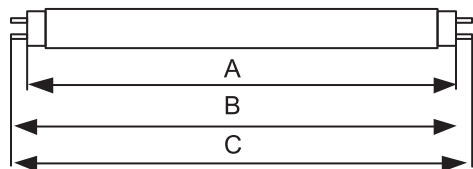

DIMENSIONS

Ordering Abbreviation	A _{Max} Base face to Base face [inches]	B _{Min} /B _{Max} Base face to end of opposite base pin [inches]	C _{Min} /C _{Max} End of base pin to the end of the opposite pin end [inches]
F54T5/VITA-BRITE®/HO	45.23	45.42/45.51	45.67/45.79
F32T8/VITA-BRITE®	47.22	47.40/47.50	47.67/47.78

ORDERING GUIDE

91724

F 54 T5 /VITA-BRITE®/ HO

Tubular Electronic Bulb VITA-BRITE® = 5700 K High
Fluorescent Ballast Dimension Output
Lamp Wattage (8/8 inch)

91615

F 32 T8 /VITA-BRITE®/

Tubular Electronic Bulb VITA-BRITE® = 5700 K
Fluorescent Ballast Dimension
Lamp Wattage (8/8 inch)

The lamps have medium bi-pin bases.
The lamps shall have a correlated color temperature of 5700 K.

ORDERING AND SPECIFICATION INFORMATION

CODE	DESCRIPTION	LENGTH	WATT	INITIAL LUMEN	MEAN LUMEN	HOURS	COLOR	CRI	BASE
91724	F54T5/VITA-BRITE®/HO	45.8	54	4800	4560	36,000	5700	91	MED BI PIN
91615	F32T8/VITA-BRITE®	48.0	32	2950	2800	36,000	5700	91	MED BI PIN